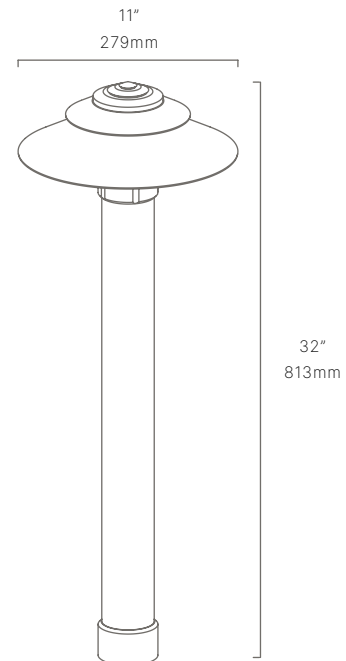

P. 760.931.2910

O. 2742 Loker Ave. W Carlsbad CA 92010

W. www.auroralight.com

MADE IN USA
WITH DOMESTIC & IMPORTED MATERIALS